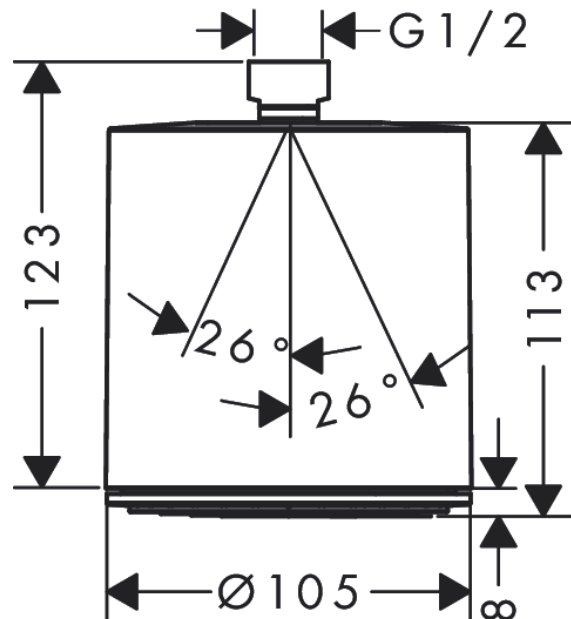

Pulsify S
Overhead shower 105 1jet
 Finish: **Brushed Bronze** Article Number: **24130140**

Description

product features

- shower head size: 105 mm
- spray type: PowderRain
- ball-joint: overhead shower angle adjustable
- material spray disc: plastic
- spray disc surface: graphite
- maximum flow rate at 3 bar: 11,7 l/min
- flow rate PowderRain spray (at 3 bar): 11,7 l/min
- function from: 5,6 l/min
- minimum flow pressure: 0,8 bar
- connection thread G ½
- connection dimension: DN15
- suitable for continuous flow water heaters

Technology

Design awards

Product image

Scale drawing

Flowchart

The consumption was measured in combination with the appropriate fittings (thermostat/mixer/ in-wall valve) to reflect actual application in practice.

Pulsify S
Overhead shower 105 1jet
Finish: **Brushed Bronze** Article Number: **24130140**

Exploded Drawing

Year of production: >06/21

Pulsify S
Overhead shower 105 1jet
 Finish: **Brushed Bronze** Article Number: **24130140**