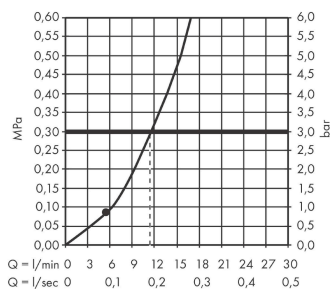

Pulsify S
Overhead shower 105 1jet
 Finish: **Brushed Bronze** Article Number: **24130140**

Description

product features

- shower head size: 105 mm
- spray type: PowderRain
- ball-joint: overhead shower angle adjustable
- material spray disc: plastic
- spray disc surface: graphite
- maximum flow rate at 3 bar: 11,7 l/min
- flow rate PowderRain spray (at 3 bar): 11,7 l/min
- function from: 5,6 l/min
- minimum flow pressure: 0,8 bar
- connection thread G ½
- connection dimension: DN15
- suitable for continuous flow water heaters

Technology

Design awards

Product image

Scale drawing

Flowchart

The consumption was measured in combination with the appropriate fittings (thermostat/mixer/ in-wall valve) to reflect actual application in practice.